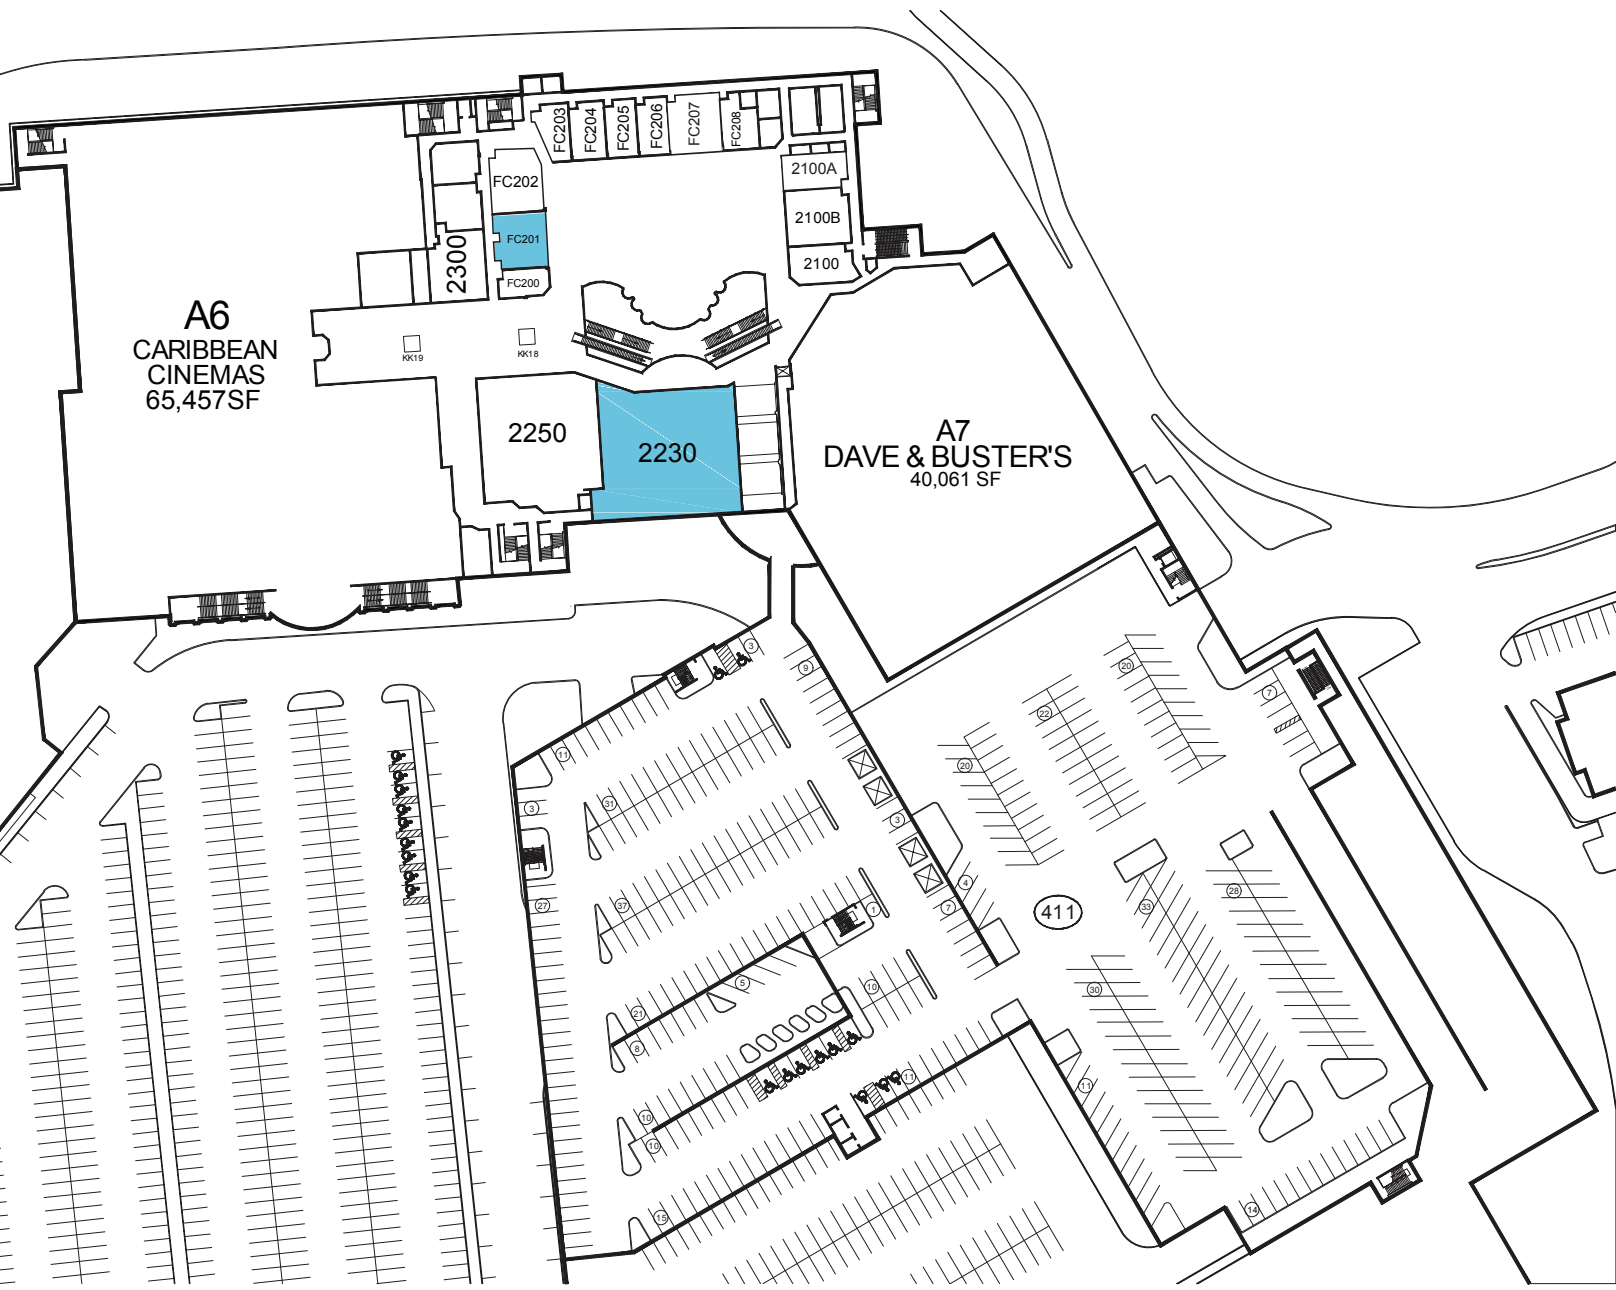

TENANT INDEX

2100	DAVID'S COOKIES/SOFT & CREAMY PORKYS	978
2100A	PORKYS	858
2100B	ACTIVE EYES	1,412
2230	AVAILABLE	6,906
2250	CHILI'S GRILL & BAR	6,031
2300	NAVY CAREER CENTER	1,500
A6	CARIBBEAN CINEMAS	65,457
A7	DAVE & BUSTER'S	40,061
FC200	TIJUANA'S EXPRESS	680
FC201	AVAILABLE	1,097
FC202	CHURCH'S CHICKEN	900
FC203	CASA MOFONGO EXPRESS	848
FC204	EL MESON SANDWICHES	800
FC205	GIATTOS	700
FC206	TACO BELL	700
FC207	CHOPSTICKS	1,171
FC208	TOP POTATO	550

AVAILABLE

PLAZA DEL SOL - UPPER LEVEL

725 West Main Ave, Ste 600
BAYAMÓN, PR 00961-4462

latitude: 18.4059, longitude: -66.1630

THIS DRAWING IS FOR GENERAL INFORMATION PURPOSES ONLY AND IS INTENDED FOR USE AS A REFERENCE ONLY. THIS DRAWING IS NOT INTENDED TO REPRESENT THE ACTUAL SIZE, DIMENSIONS, OWNERSHIP, OR TENANCY OF THE MATTERS DEPICTED. ANY AND ALL FEATURES AND INFORMATION ARE FOR ILLUSTRATIVE PURPOSES ONLY, AND ARE SUBJECT TO CHANGE WITHOUT NOTICE.