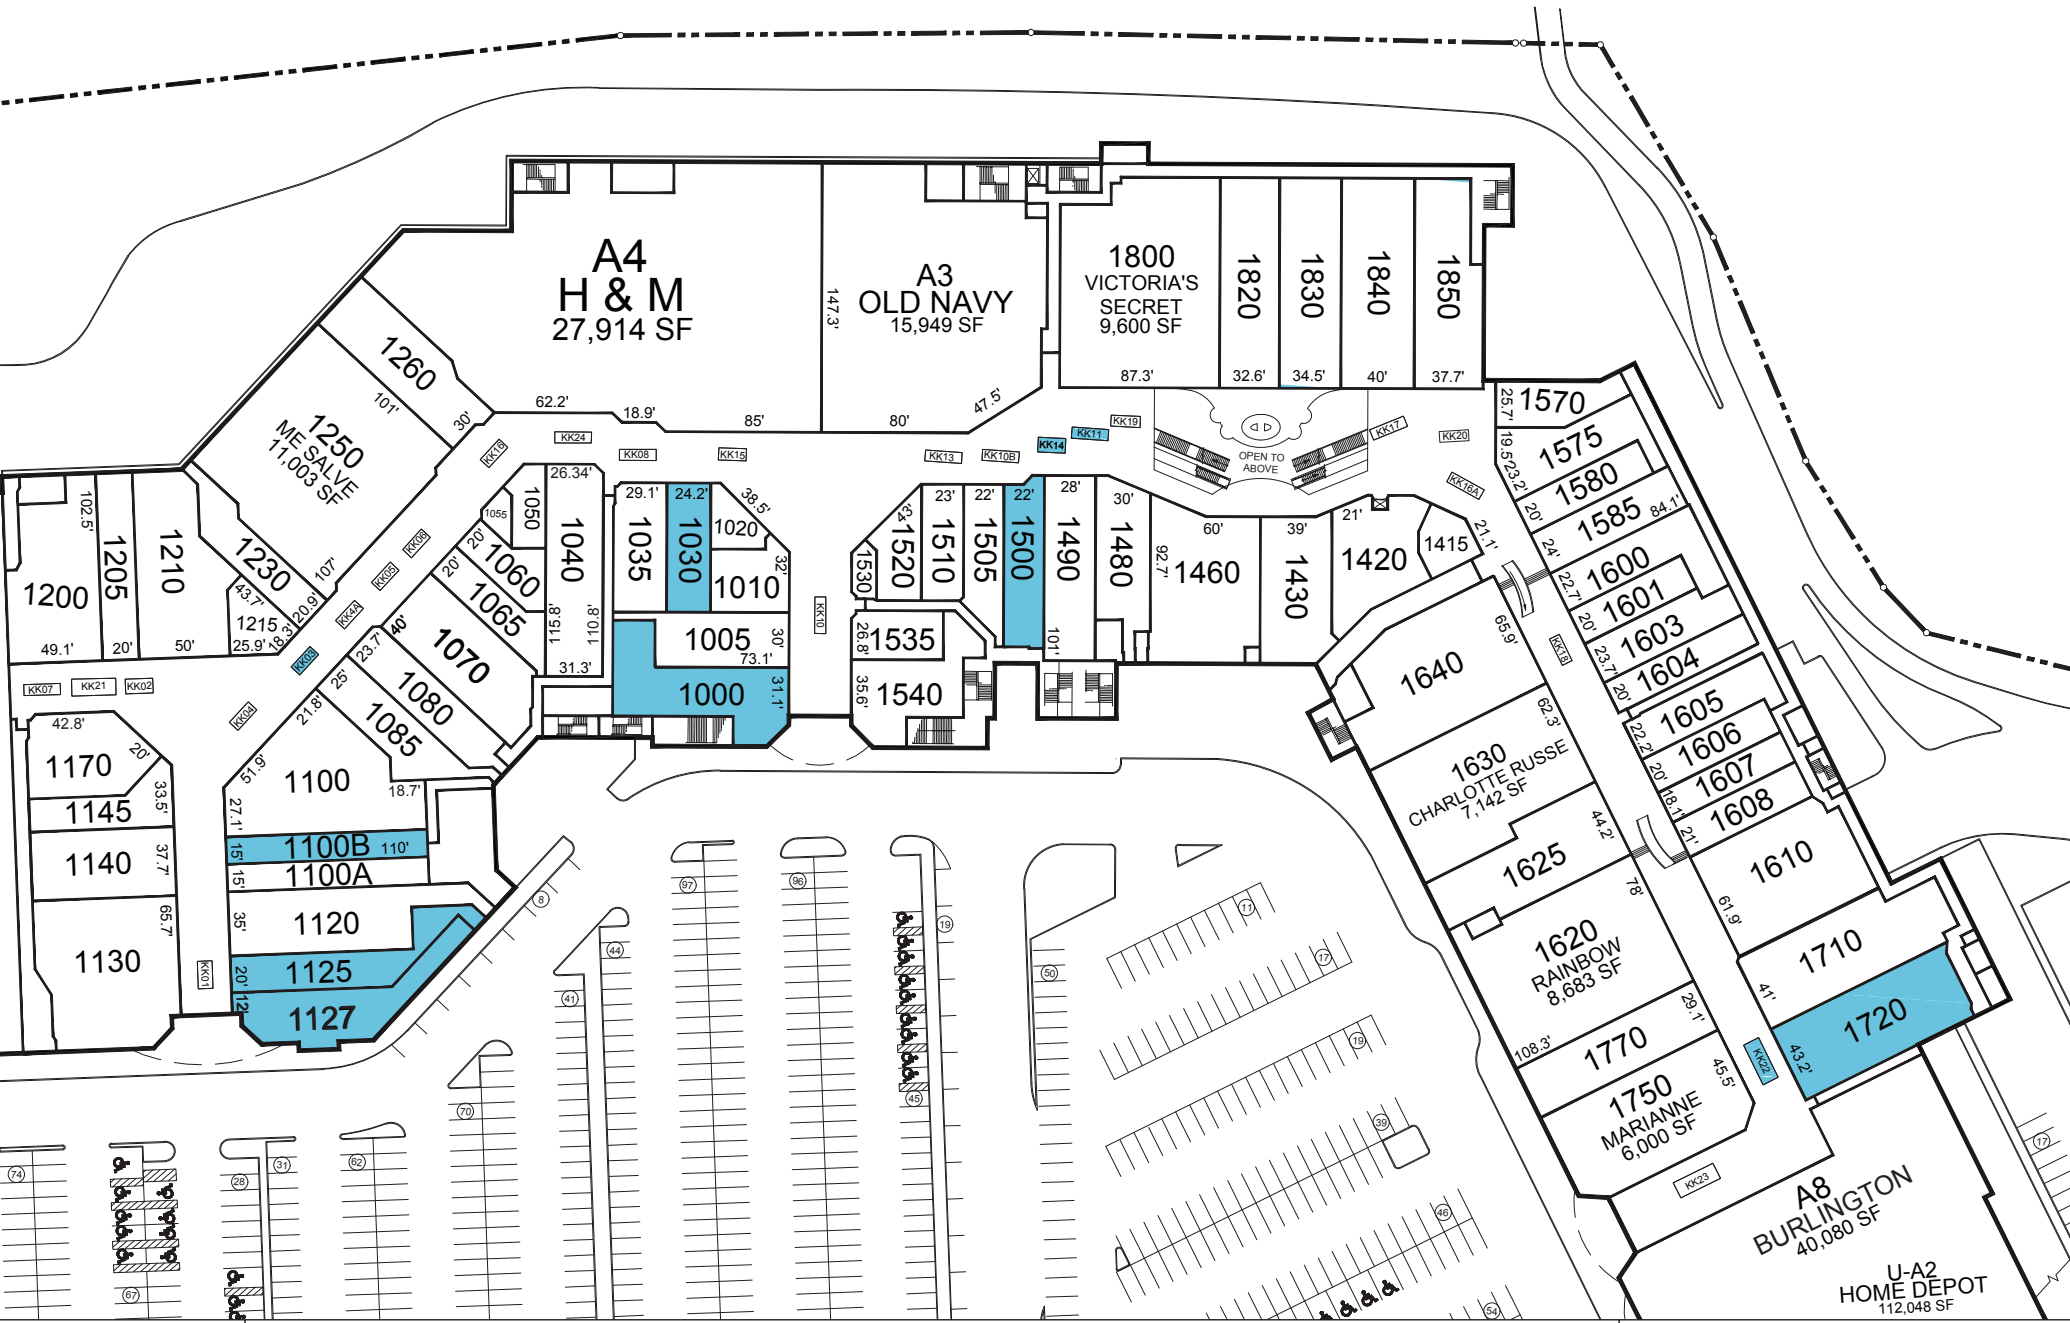

# PLAZA DEL SOL - LOWER LEVEL

725 West Main Ave, Ste 600  
 BAYAMÓN, PR 00961-4462

Latitude: 18.4059 , Longitude: -66.1630

THIS DRAWING IS FOR GENERAL INFORMATION PURPOSES ONLY AND IS INTENDED FOR USE AS A REFERENCE ONLY. THIS DRAWING IS NOT INTENDED TO REPRESENT THE ACTUAL SIZE, DIMENSIONS, OWNERSHIP, OR TENANCY OF THE MATTERS DEPICTED. ANY AND ALL FEATURES AND INFORMATION ARE FOR ILLUSTRATIVE PURPOSES ONLY, AND ARE SUBJECT TO CHANGE WITHOUT NOTICE.