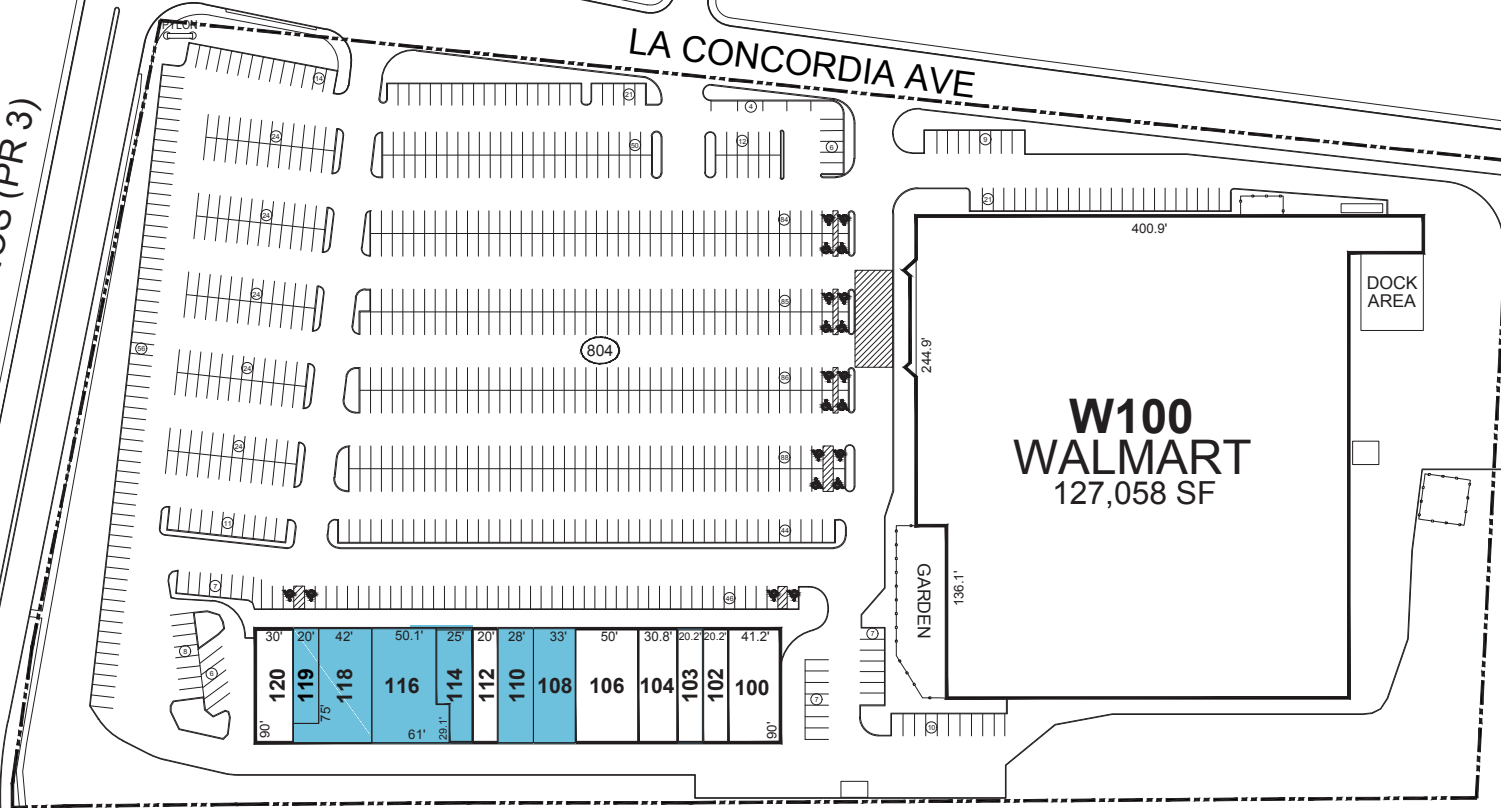

CENTRICO

LA CONCORDIA AVE

AVE LOS VETERANOS (PR 3)

TENANT INDEX		
100	FIRSTBANK	3,705
102	POWER SOLAR	1,817
103	SPINAL REHAB CENTER	1,817
104	PROGRAMA WIC EN GUAYAMA	2,768
106	U GO PLAY	4,500
108	AVAILABLE	2,970
110	AVAILABLE	2,540
112	SALLY BEAUTY SUPPLY	1,817
114	AVAILABLE	1,514
116	AVAILABLE	4,820
118	AVAILABLE	4,073
119	AVAILABLE	1,500
120	KFC	2,700
W100	WALMART	127,058

AVAILABLE

PLAZA WALMART
 1995 Ave Los Veteranos
 GUAYAMA, PR 00784

Latitude: 17.9793 , Longitude: -66.0948

THIS DRAWING IS FOR GENERAL INFORMATION PURPOSES ONLY AND IS INTENDED FOR USE AS A REFERENCE ONLY. THIS DRAWING IS NOT INTENDED TO REPRESENT THE ACTUAL SIZE, DIMENSIONS, OWNERSHIP, OR TENANCY OF THE MATTERS DEPICTED. ANY AND ALL FEATURES AND INFORMATION ARE FOR ILLUSTRATIVE PURPOSES ONLY, AND ARE SUBJECT TO CHANGE WITHOUT NOTICE.