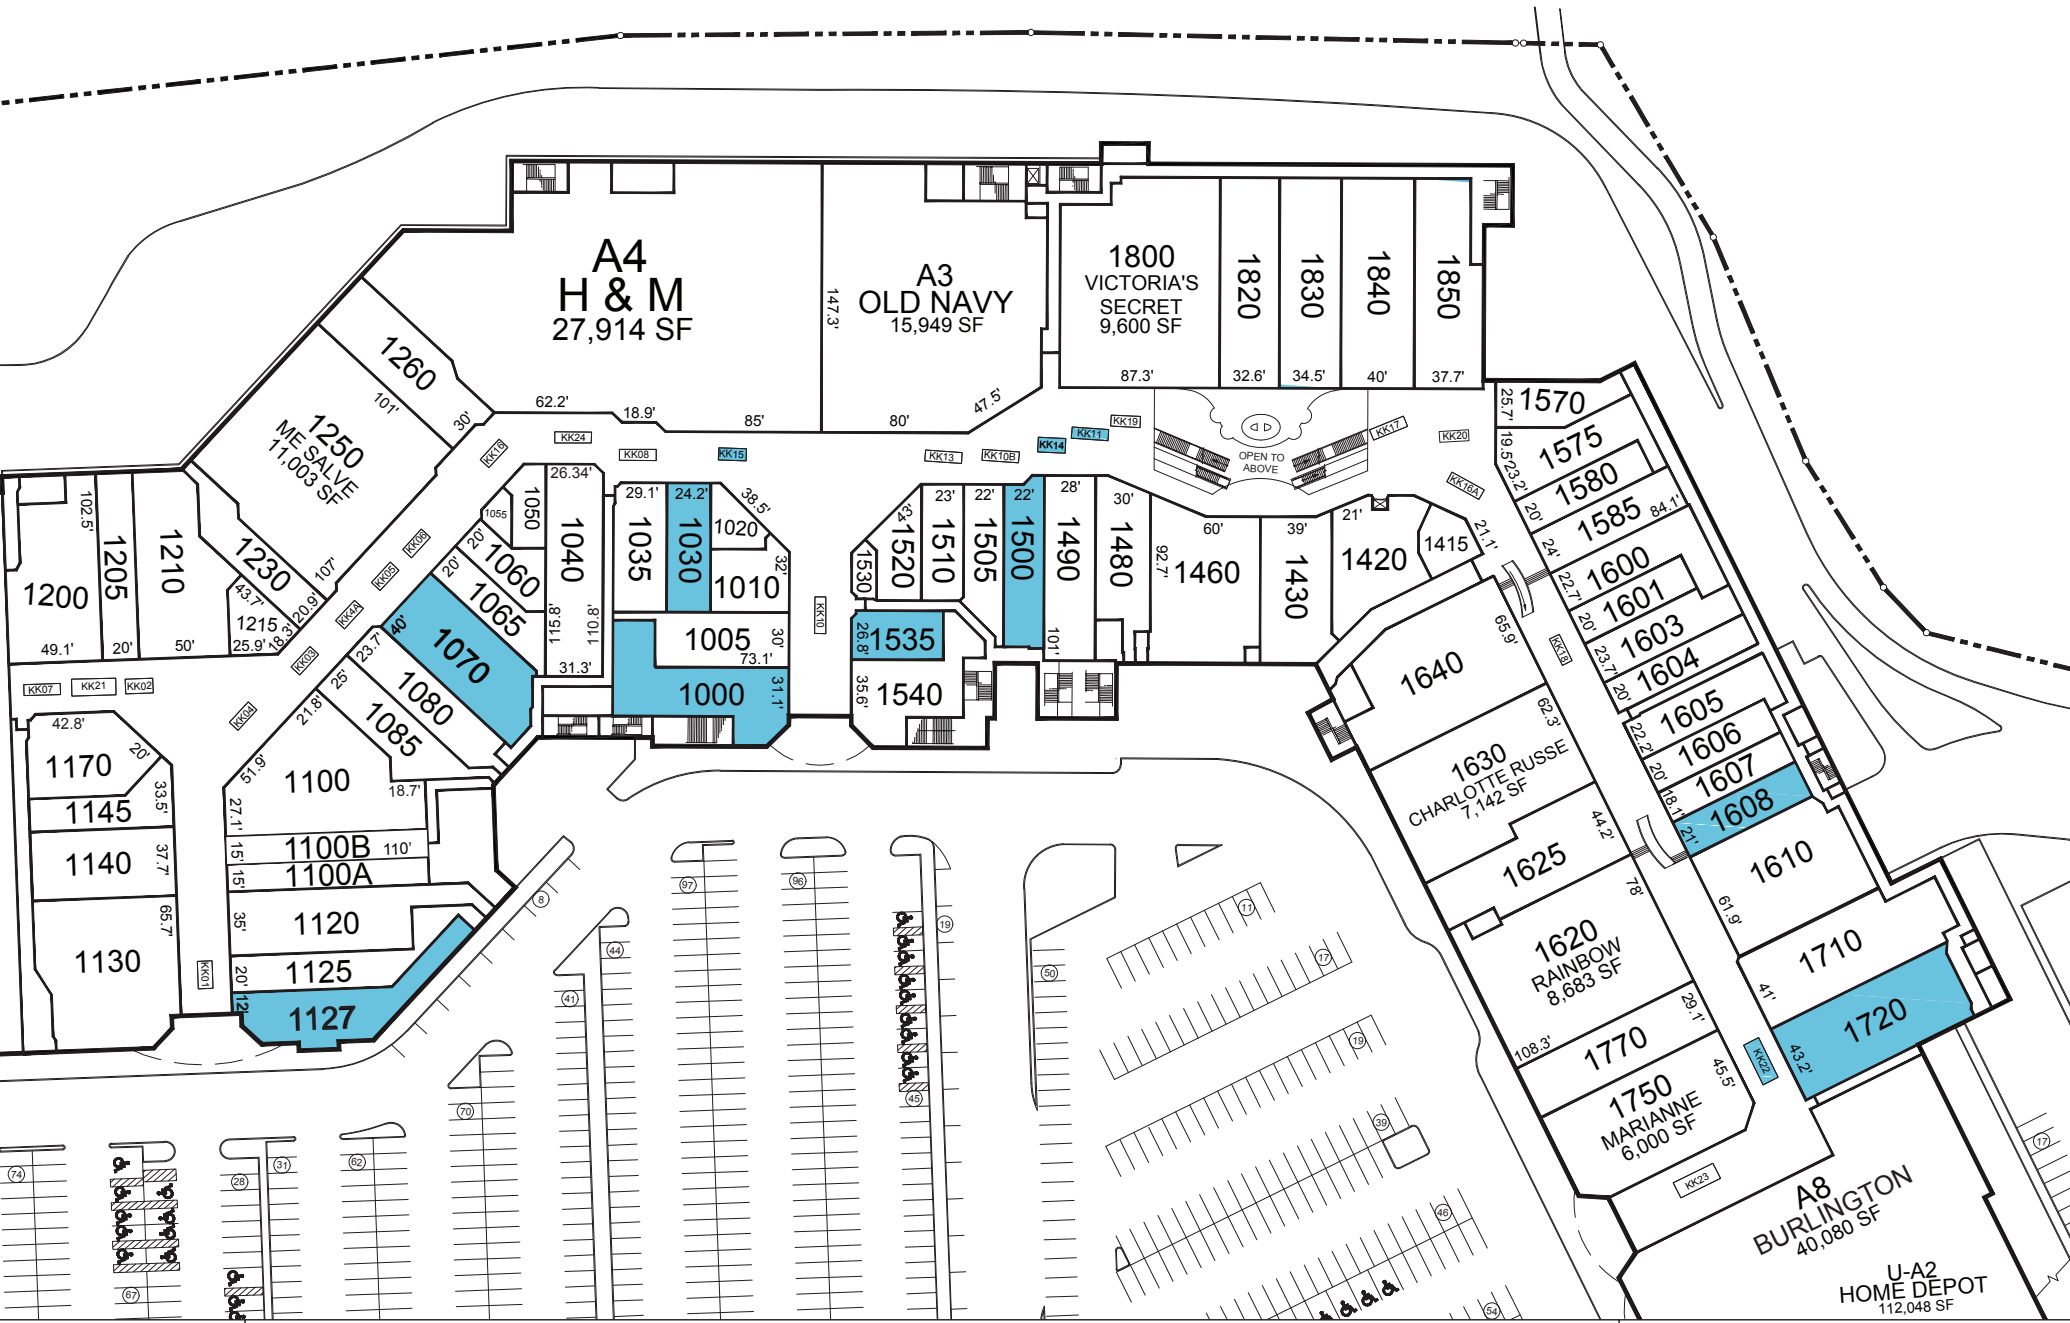

AVAILABLE

PLAZA DEL SOL - LOWER LEVEL

725 West Main Ave, Ste 600
 BAYAMÓN, PR 00961-4462

Latitude: 18.4059 , Longitude: -66.1630

THIS DRAWING IS FOR GENERAL INFORMATION PURPOSES ONLY AND IS INTENDED FOR USE AS A REFERENCE ONLY. THIS DRAWING IS NOT INTENDED TO REPRESENT THE ACTUAL SIZE, DIMENSIONS, OWNERSHIP, OR TENANCY OF THE MATTERS DEPICTED. ANY AND ALL FEATURES AND INFORMATION ARE FOR ILLUSTRATIVE PURPOSES ONLY, AND ARE SUBJECT TO CHANGE WITHOUT NOTICE.