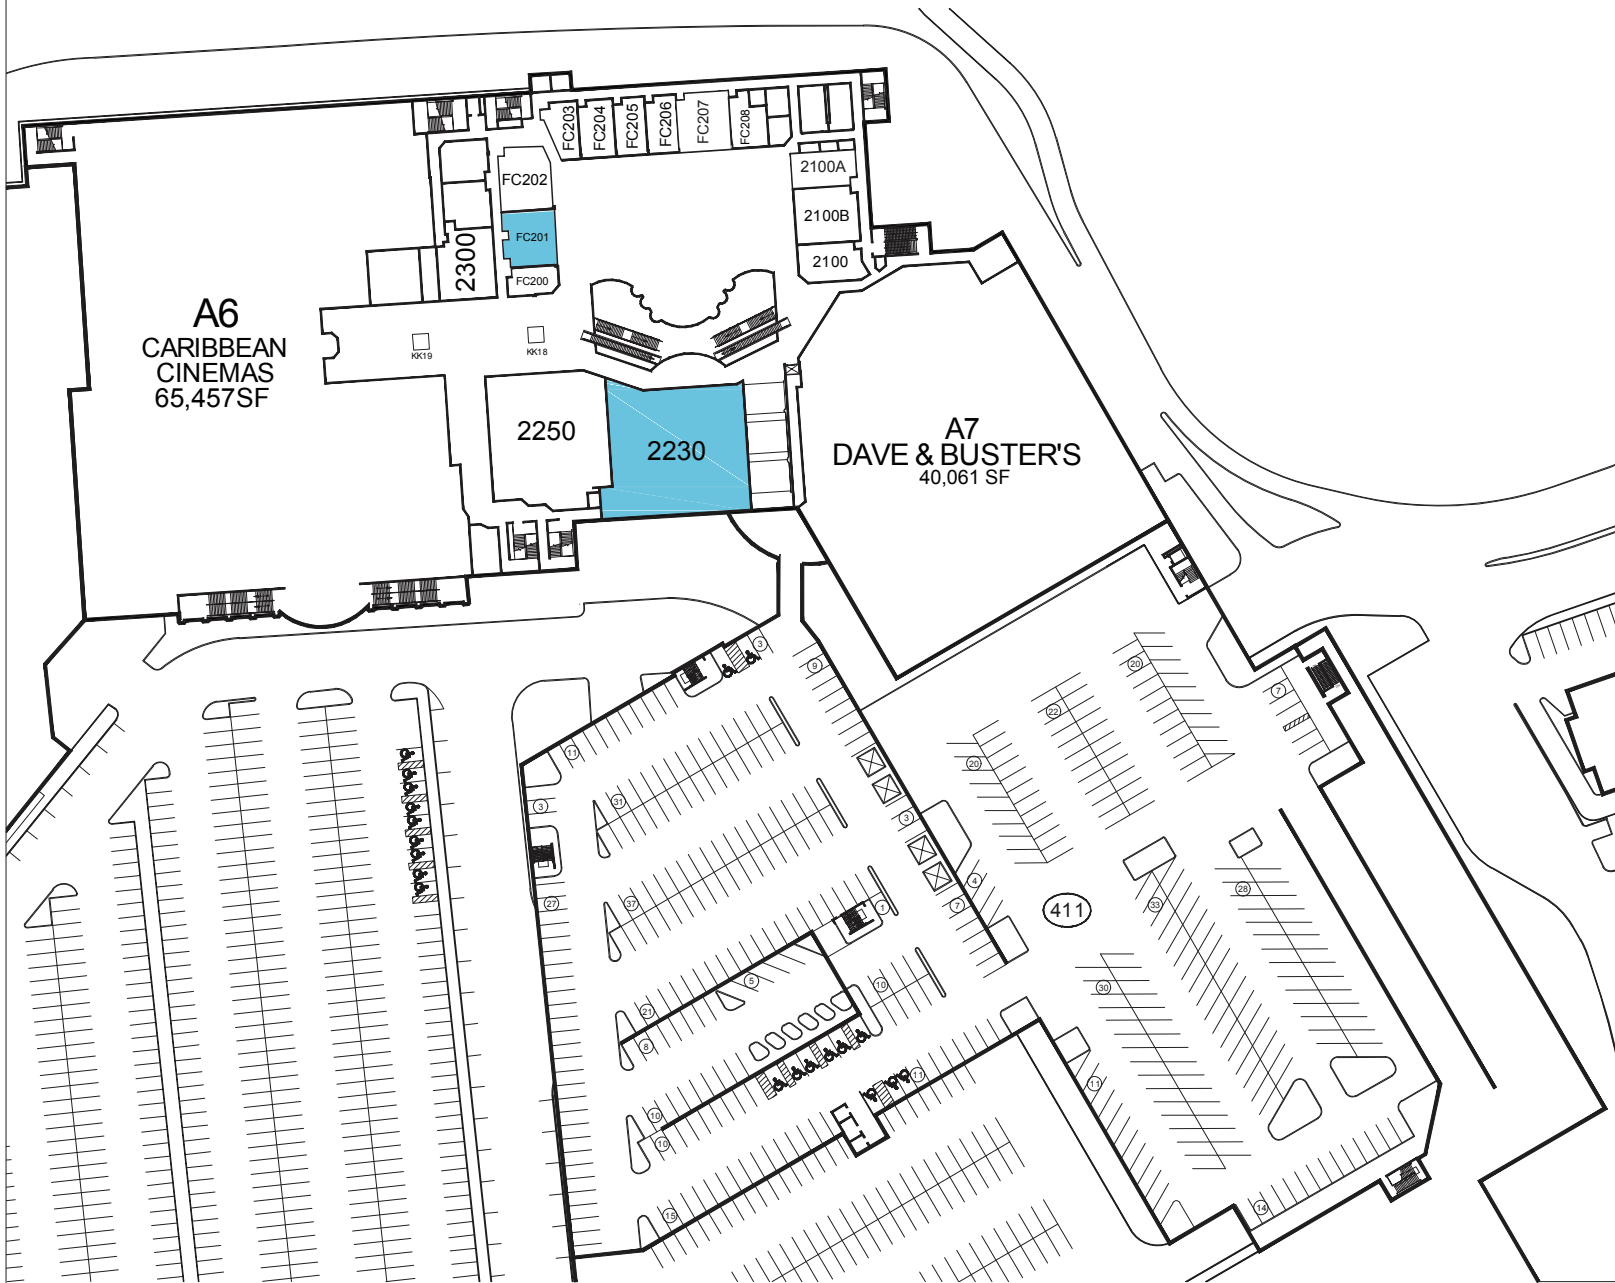

TENANT INDEX

2100	DAVID'S COOKIES/SOFT & CREAMY PORKYS	978
2100A	PORKYS	858
2100B	ACTIVE EYES	1,412
2230	AVAILABLE	6,906
2250	CHILI'S GRILL & BAR	6,031
2300	NAVY CAREER CENTER	1,500
A6	CARIBBEAN CINEMAS	65,457
A7	DAVE & BUSTER'S	40,061
FC200	TIJUANA'S EXPRESS	680
FC201	AVAILABLE	1,097
FC202	CHURCH'S CHICKEN	900
FC203	CASA MOFONGO EXPRESS	848
FC204	EL MESON SANDWICHES	800
FC205	GIATTOS	700
FC206	TACO BELL	700
FC207	CHOPSTICKS	1,171
FC208	TOP POTATO	550

AVAILABLE

PLAZA DEL SOL - UPPER LEVEL

725 West Main Ave, Ste 600
BAYAMÓN, PR 00961-4462

latitude: 18.4059, longitude: -66.1630

THIS DRAWING IS FOR GENERAL INFORMATION PURPOSES ONLY AND IS INTENDED FOR USE AS A REFERENCE ONLY. THIS DRAWING IS NOT INTENDED TO REPRESENT THE ACTUAL SIZE, DIMENSIONS, OWNERSHIP, OR TENANCY OF THE MATTERS DEPICTED. ANY AND ALL FEATURES AND INFORMATION ARE FOR ILLUSTRATIVE PURPOSES ONLY, AND ARE SUBJECT TO CHANGE WITHOUT NOTICE.