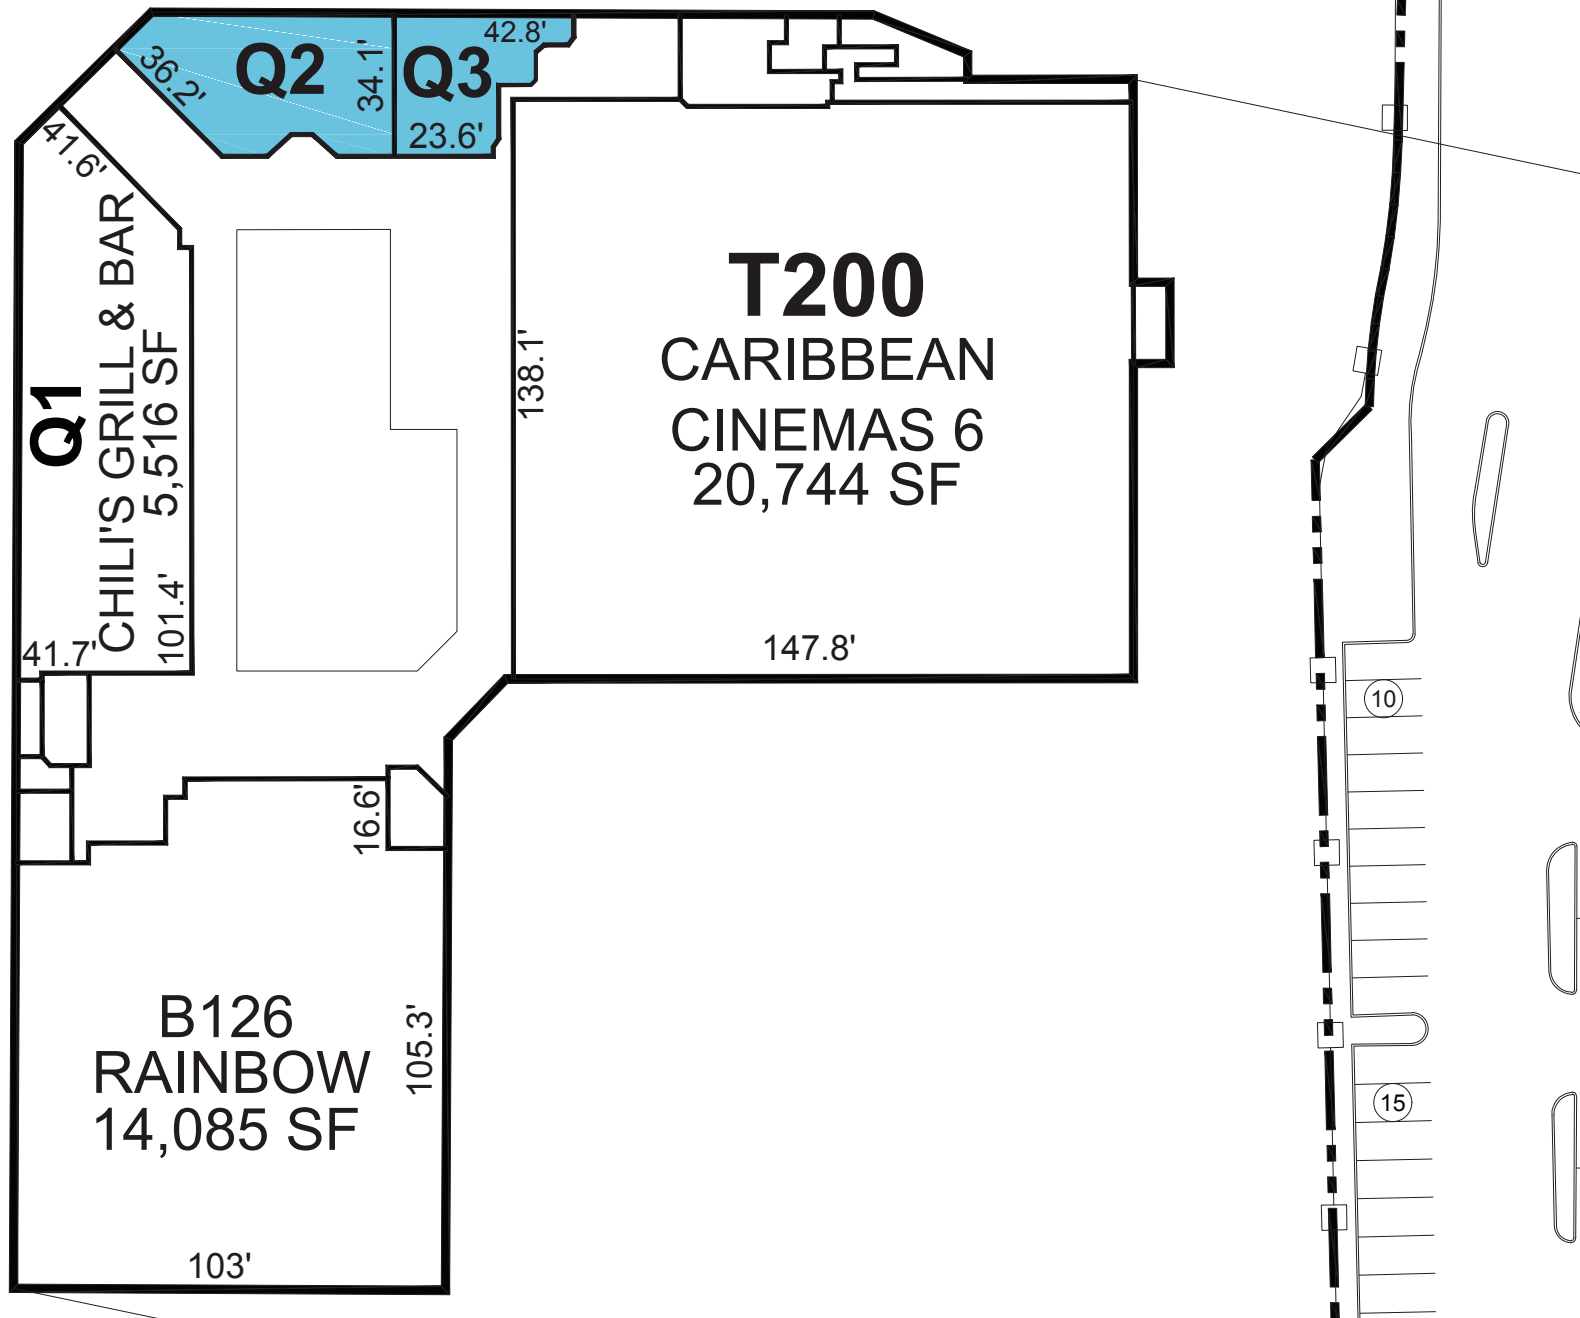

# PLAZA DEL NORTE

506 Truncado St, Ste 110  
HATILLO, PR 00659-2714

Latitude:18.4816, Longitude:-66.7699

THIS DRAWING IS FOR GENERAL INFORMATION PURPOSES ONLY AND IS INTENDED FOR USE AS A REFERENCE ONLY. THIS DRAWING IS NOT INTENDED TO REPRESENT THE ACTUAL SIZE, DIMENSIONS, OWNERSHIP, OR TENANCY OF THE MATTERS DEPICTED. ANY AND ALL FEATURES AND INFORMATION ARE FOR ILLUSTRATIVE PURPOSES ONLY, AND ARE SUBJECT TO CHANGE WITHOUT NOTICE.

**W100B**  
ECONO  
SUPERMARKET  
82,685 SF

**W100A**  
BURLINGTON  
40,911 SF

**P100**  
JCPENNEY  
87,957 SF

**D116**  
MARIANNE  
11,292 SF

**B110**  
ME SALVE  
10,316 SF

**B116**  
LA GRAN VIA  
5,200 SF

**X100**  
AVAILABLE  
95,177 SF

**OP2**  
AVAILABLE  
6,000 SF

**PLAZA DEL NORTE**  
506 Truncado St, Ste 110  
HATILLO, PR 00659-2714

Latitude:18.4816, Longitude:-66.7699

THIS DRAWING IS FOR GENERAL INFORMATION PURPOSES ONLY AND IS INTENDED FOR USE AS A REFERENCE ONLY. THIS DRAWING IS NOT INTENDED TO REPRESENT THE ACTUAL SIZE, DIMENSIONS, OWNERSHIP, OR TENANCY OF THE MATTERS DEPICTED. ANY AND ALL FEATURES AND INFORMATION ARE FOR ILLUSTRATIVE PURPOSES ONLY, AND ARE SUBJECT TO CHANGE WITHOUT NOTICE.

AVAILABLE

AVAILABLE

**PLAZA DEL NORTE**  
 506 Truncado St, Ste 110  
 HATILLO, PR 00659-2714

Latitude:18.4816, Longitude:-66.7699

THIS DRAWING IS FOR GENERAL INFORMATION PURPOSES ONLY AND IS INTENDED FOR USE AS A REFERENCE ONLY. THIS DRAWING IS NOT INTENDED TO REPRESENT THE ACTUAL SIZE, DIMENSIONS, OWNERSHIP, OR TENANCY OF THE MATTERS DEPICTED. ANY AND ALL FEATURES AND INFORMATION ARE FOR ILLUSTRATIVE PURPOSES ONLY, AND ARE SUBJECT TO CHANGE WITHOUT NOTICE.